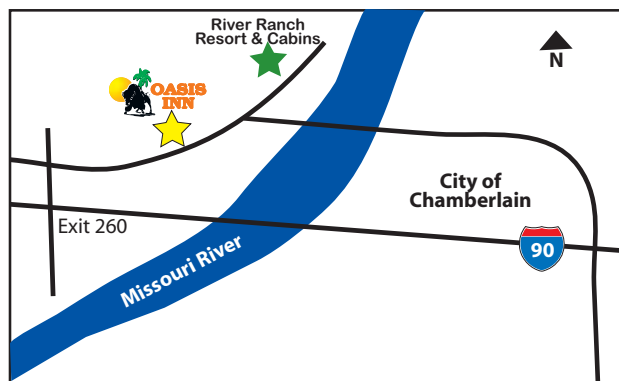

### and RIVER RANCH RESORT & CABINS

#### NEARBY ATTRACTIONS:

- Al's Oasis - Grocery, Gift Shop, Lounge & Restaurant - adjacent
- World Wildlife Adventure Museum, Old West Trading Post - 1 mi
- Chamberlain Golf Course - 2 mi
- Missouri River, Lake Francis Case - 2.5 mi
- Akta Lakota Museum & Cultural Center - 4 mi
- Big Bend Dam - 90 mi

Located off I-90, Exit 260

#### RIVER RANCH RESORT & CABINS:

The Resort features attractive, wildlife-themed cabins overlooking the Missouri River. Cabins in-season can be rented by the day or by the week and are especially good for families or larger groups. The Resort is located right across the road from Cedar Shores Resort or one mile east and one mile north of the Oasis Inn on the west shore of the Missouri River.